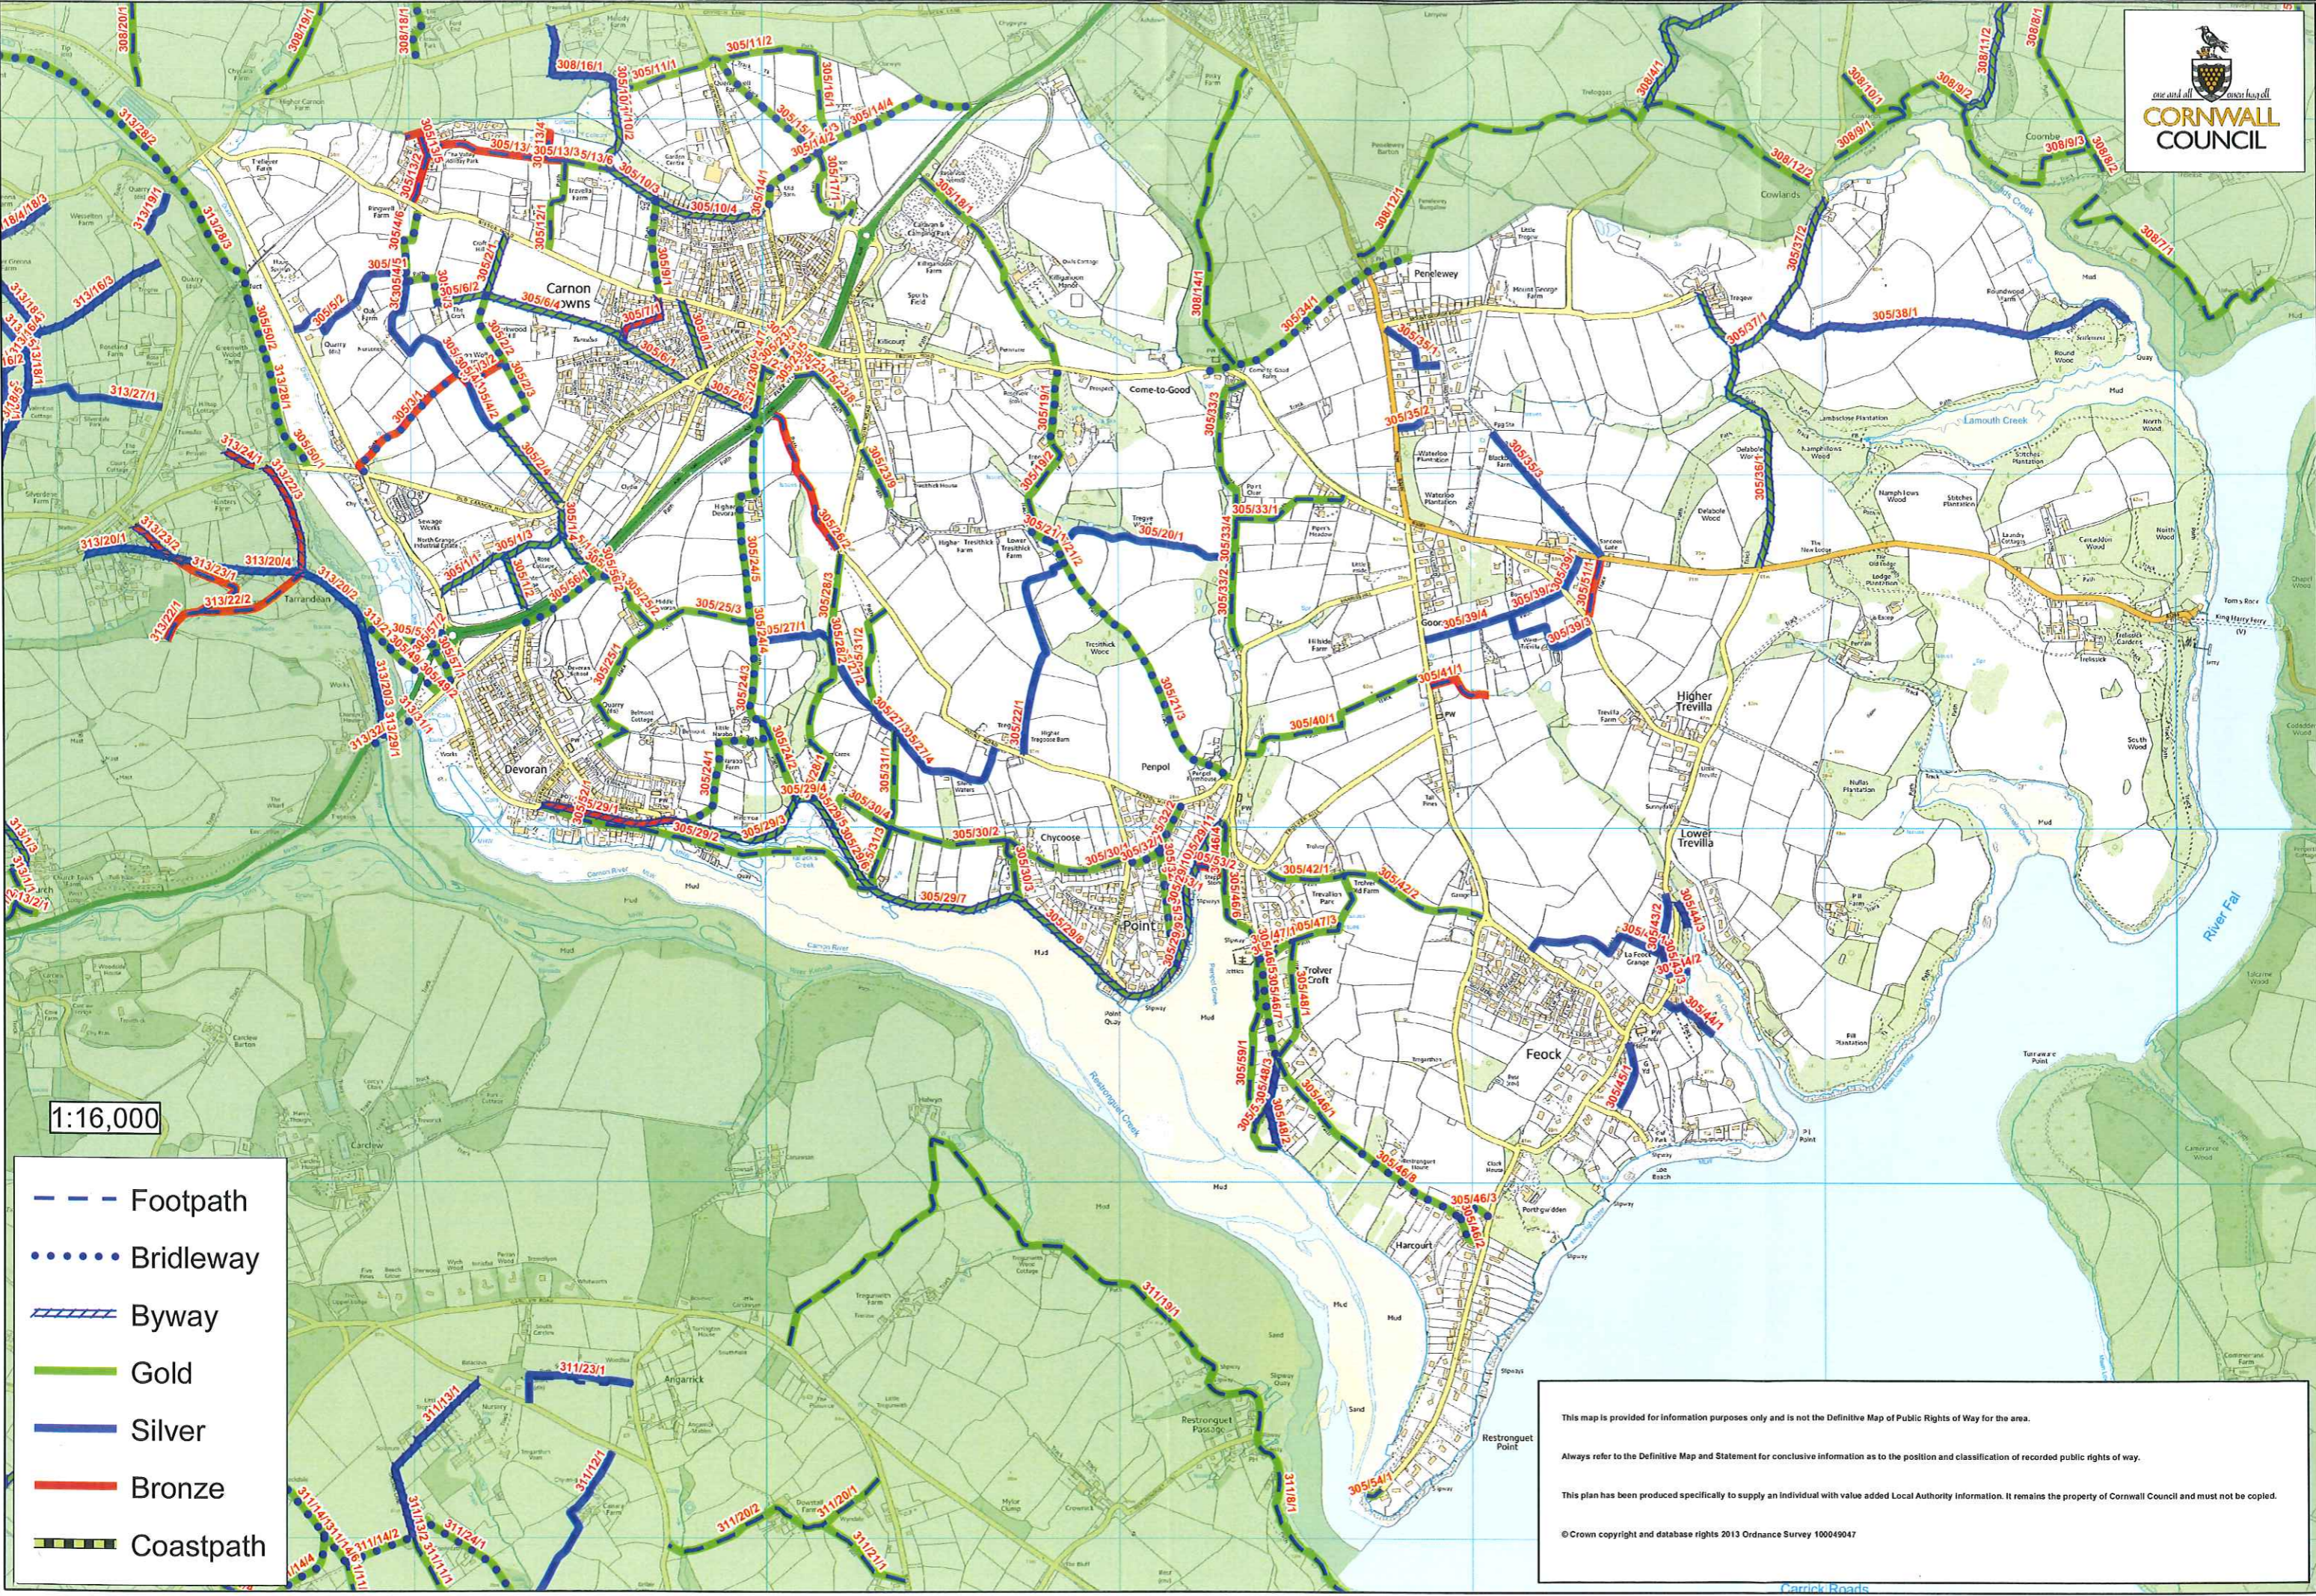

The Parish of Feock

1:16,000

- Footpath
- Bridleway
- /// Byway
- Gold
- Silver
- Bronze
- ▨ Coastpath

This map is provided for information purposes only and is not the Definitive Map of Public Rights of Way for the area.

Always refer to the Definitive Map and Statement for conclusive information as to the position and classification of recorded public rights of way.

This plan has been produced specifically to supply an individual with value added Local Authority Information. It remains the property of Cornwall Council and must not be copied.

© Crown copyright and database rights 2013 Ordnance Survey 100049047